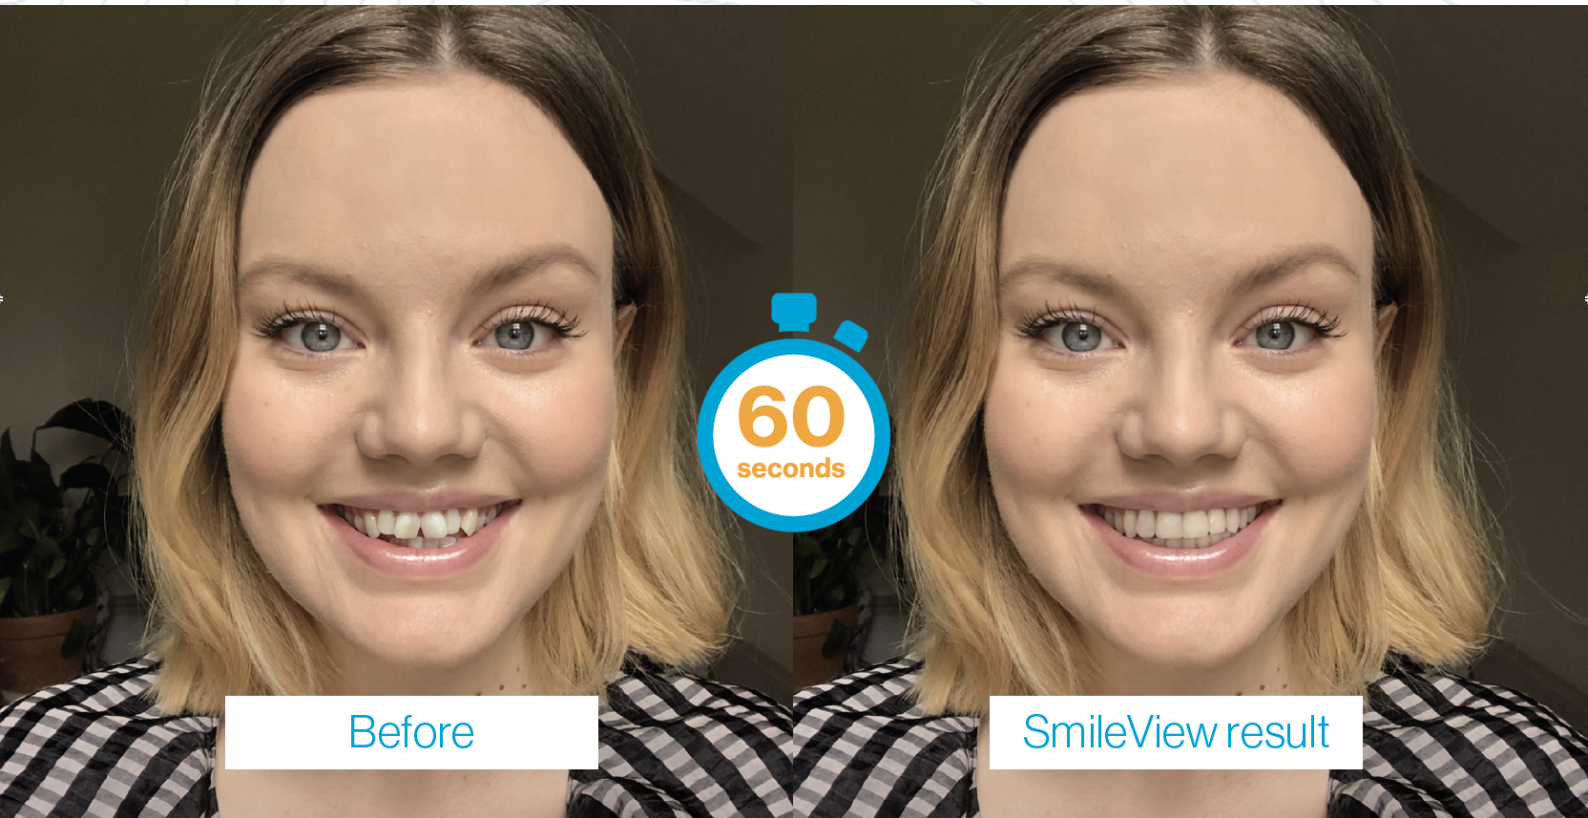

Try on a new smile in 60 seconds!

Scan the code below and take a selfie to start your SmileView experience.

Scan the QR code with your iPhone camera and you will be taken to the SmileView page to start the experience. Alternatively, type in the link below.